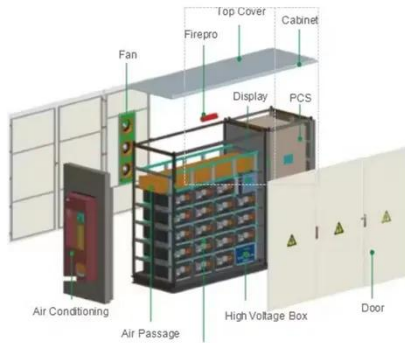

High power inverter 20000w

Amazon : 20000 Watt Inverter

Price and other details may vary based on product size and color. Discover more products with sustainability features. Learn more.

[Get Price](#)

20000 Watt DC Solar Inverters

These inverters can handle a range of power sources from 20,000 watts to 24,999 watts. Compare these 20kW commercial solar inverters from Fronius, SMA, SolarEdge, Schneider Electric, Power One, ...

[Get Price](#)