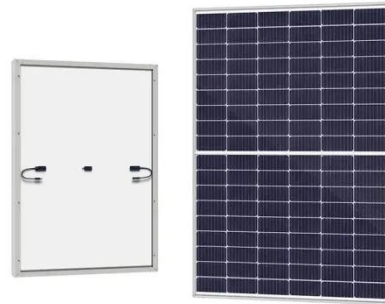

evolved from simple battery boxes to intelligent power hubs. Whether you're securing telecom networks or optimizing solar ROI, choosing the right cabinet ...

[Get Price](#)

High Definition & Meaning , YourDictionary

High definition: Far or farther from a reference point.

[Get Price](#)

Products - Outdoor Base Station Cabinets & Energy Storage Systems

Huijue's outdoor weatherproof enclosure cabinet box solutions are developed for demanding field applications where stability, safety, and thermal efficiency are essential for continuous operation.

[Get Price](#)