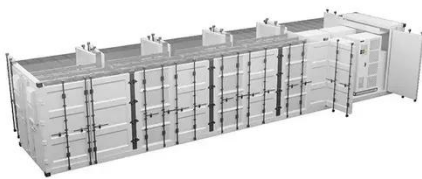

100KWh Outdoor Cabinet Series Energy Storage System

The intelligent air cooling system in the HighJoule 100KWh Outdoor Cabinet Series ensures optimal thermal management, maintaining battery efficiency and longevity. It adapts to varying environmental ...

[Get Price](#)

Energy Storage Outdoor Cabinets: Key Applications and Industry Trends

Outdoor energy storage cabinets have