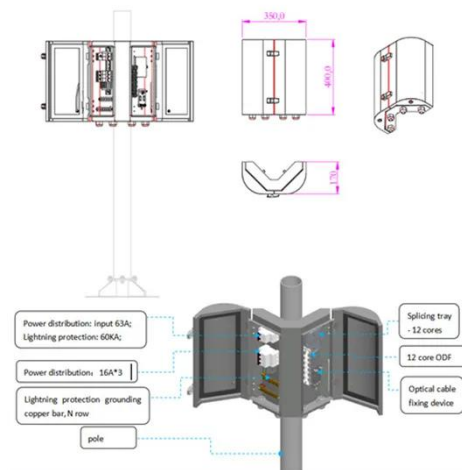

EB-ThermalEdge-ThermalManagement-Revised-02.10.16

The heat load of modern telecom cabinets is often high, and it's usually necessary to install enclosure cooling equipment to maintain the internal temperature below the higher limit ...

[Get Price](#)

Fixed Data Center Cabinets for Ports in the Guangdong-Hong Kong-Macao

The reply letter agrees to start the construction of a national hub node for the national integrated computing power network in the Guangdong-Hong Kong-Macao Greater ...