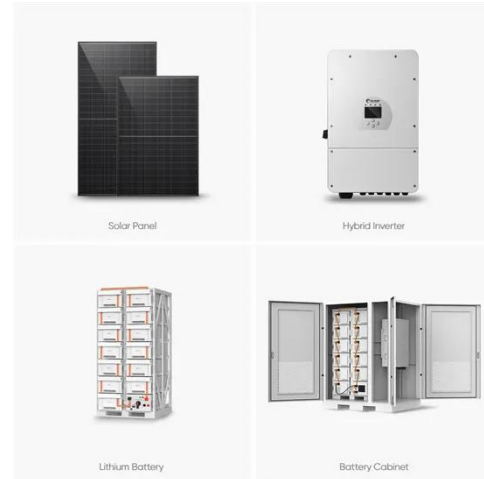

EK Photovoltaic Micro Station Energy Cabinet

One 50kWh energy storage cabinet can meet the power demand of three standard base stations throughout the day, replacing traditional diesel power generation, saving more than 100,000 yuan in ...