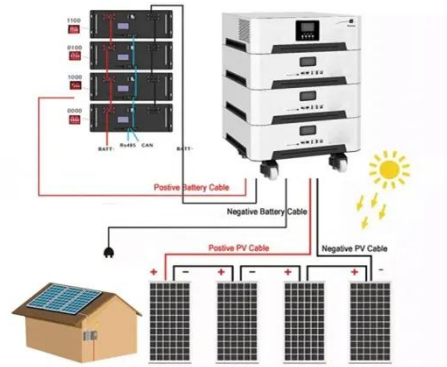

VEV3 IP55 Outdoor Cabinets

IP55-rated outdoor cabinets play a crucial role in protecting sensitive electronic and electrical equipment from environmental hazards. Designed to withstand dust, water, and extreme weather conditions, ...

[Get Price](#)

IP55 Metal Outdoor Cabinet , 15U IP55 outdoor telecom cabinet , AZE

Outdoor Telecom Cabinet Cooling options: such as cooling fans, air conditioner or heat exchanger available. Provides a secure, climate controlled environment for any electronic equipment.

[Get Price](#)

IP55 Weatherproof Enclosures , IP55 Outdoor Aluminum Enclosures , IP55

Outdoor integrated cabinet is well suited for power equipment, batteries, telecom gear, all integrated into a robust, economical package. The cabinet contains internal mounting rails, which allow installation ...

[Get Price](#)

IP55 Outdoor Telecom Cabinet