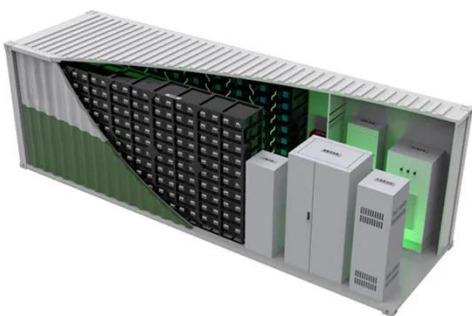

High-Temperature Resistant IP55 Outdoor Cabinet for Nigerian Base

---

NEMA 3/IP55 Outdoor Cabinet

The NEMA 3 / IP55 Outdoor Cabinet is engineered to protect critical equipment in harsh environments, making it ideal for telecom base stations, traffic control systems, energy monitoring, and industrial ...

[Get Price](#)

Outdoor Base Station Cabinet

The Outdoor Base Station Cabinet is a robust and weatherproof telecom cabinet engineered to house communication, power, and battery equipment in outdoor environments.

[Get Price](#)

Lampson outdoor cabinet air conditioner: a superhero that protects

Lampson outdoor cabinet air conditioner, designed for outdoor environment, has ip55 level protection, which means it can effectively prevent dust from entering and resist spray water. This means that

...

[Get Price](#)