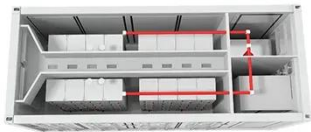

PIENAAR ENERGY (PTY) LTD

Great Wall Fengjun 5 pickup truck generator

Great Wall Fengjun 5 pickup truck generator

Discount Great Wall Fengjun Pickup Truck in Stock

In the power part, Fengjun 5 has two models of diesel and gasoline, both of which meet the National VI standard. The diesel model is equipped with a GW4D20M engine; the gasoline side is equipped with ...