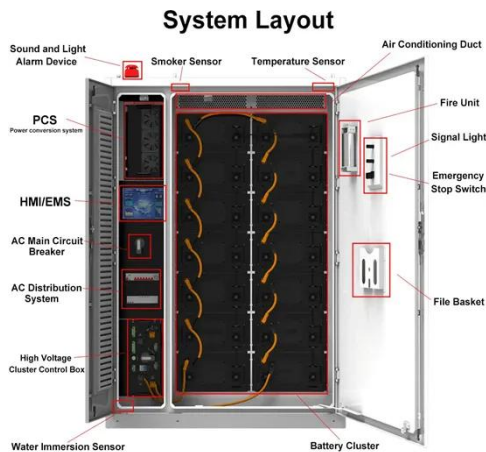

[Get Price](#)

Freetown Small solar container communication station Inverter

This large-capacity, modular outdoor base station seamlessly integrates photovoltaic, wind power, and energy storage to provide a stable DC48V power supply and optical distribution.

[Get Price](#)

Freetown Small solar container communication station Inverter

The integrated containerized photovoltaic inverter station centralizes the key equipment required for grid-connected solar power systems -- including AC/DC distribution, inverters, monitoring,

[Get Price](#)

Communication base station inverter tower company

The one-stop energy storage system for communication base stations is perfectly compatible with mainstream batteries on the market and can match the space, load-bearing, and safety

[Get Price](#)

COMMUNICATION BASE STATION

KRUCZA INVERTER - Professional inverter solutions including residential inverters, industrial inverters, solar inverters, micro inverters, grid-connected and off-grid inverters.