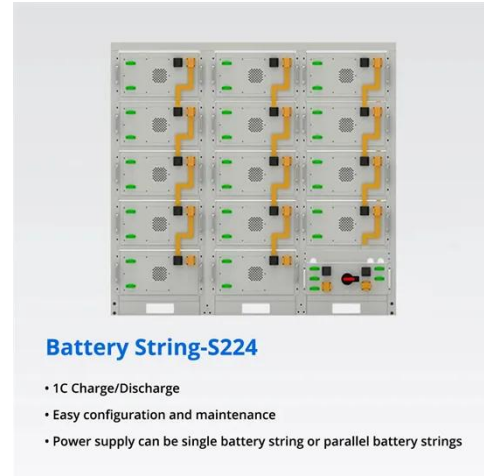

SmartFlower Solar Panels: Combining Technology with Elegance

What is a SmartFlower solar panel system? The SmartFlower panels are a combination of solar panels and advanced technology. Just like a real flower, these panels open up their petals ...

...

[Get Price](#)

SmartFlower Solar Review: The True Cost of a Solar Flower

Rooftop solar panel systems may need to be customized to account for several variables like roof type and space availability, but with the ground-mounted SmartFlower module, you have the ...

[Get Price](#)

SmartFlower solar: Innovative, sculptural solar energy solution

While traditional solar panels sit quietly on your roof, the SmartFlower makes a statement in your yard with its ground-mounted design and flower-like appearance. The most significant ...

[Get Price](#)