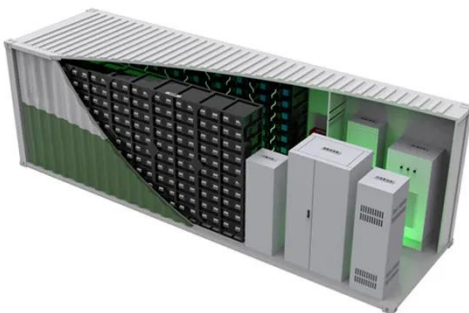

Flashfish 200W Portable Power Station, 40800mAh Solar Generator

Featured as quiet charging and discharging mode and without the hassle of fuel or fumes, 200W camping generator makes it suitable for indoor and outdoor use.