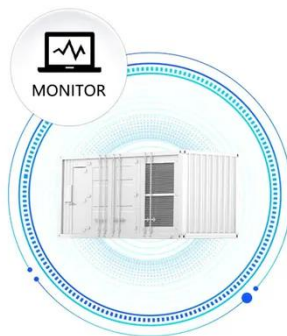

SUPPORT REAL-TIME ONLINE
MONITORING OF SYSTEM STATUS

Fixed Definition & Meaning , Britannica Dictionary

FIXED meaning: 1 : used to describe something that does not change; 2 : placed or attached in a way that does not move easily

[Get Price](#)

Energy Storage Systems for Sport Events

With a single energy storage installation capable of storing 500 kilowatt-hours (kWh) of energy, stadiums can ensure uninterrupted power supply throughout the event.

[Get Price](#)