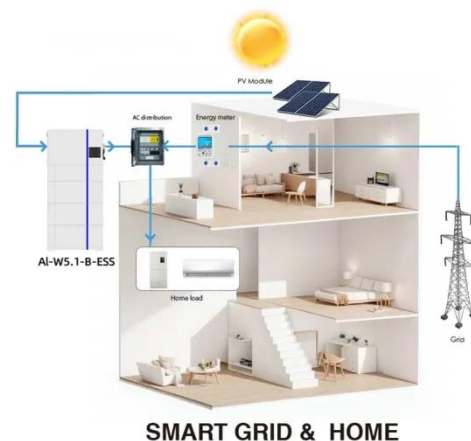

AUNG THET TUN (ELECTRICAL & MACHINERY TRADING CO.,LTD)

Product Gallery RCBO (Residual Current Breaker with Overcurrent protection) Technical Specifications Series L Series Standard IEC/EN 61009-1 Poles 1P+N, 3P+N Frame Size (AF) Up to 100AF Rated ...

[Get Price](#)