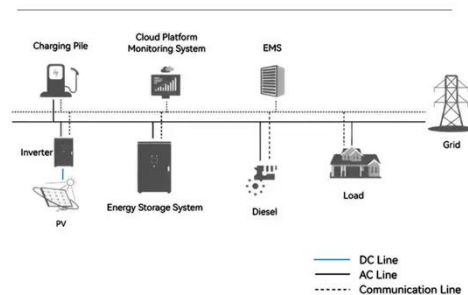

System Topology

Battery Cabinet Solutions for UPS & Energy Storage Systems

Global Power Supply offers complete UPS and battery cabinet solutions from top-tier manufacturers, configured and tested to support mission-critical applications.

[Get Price](#)

Custom, Temperature-