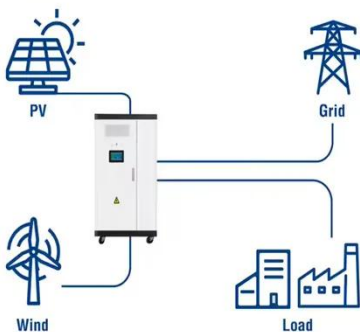

[Get Price](#)

Utility-Scale ESS solutions

Enphase IQ Battery 10C , SunPower®

SunPower is proud to offer and install the Enphase IQ Battery 10C, a high-density, fully integrated energy storage system designed to maximize your solar investment. Its modular design lets you add ...