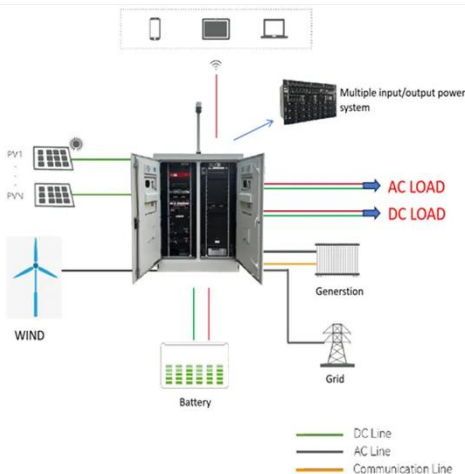

Our battery storage cabinets are constructed with a modular design, providing optimal flexibility for businesses across various sectors. Our power storage cabinets also adhere to safety and quality standards such as UL, ...

[Get Price](#)

What Can Energy Storage Devices Exchange For? Exploring the Power of

Through bidirectional energy flow, these devices exchange electricity for grid stability, financial savings, and even environmental credits. Let's unpack this modern energy barter system that's reshaping how we power our world.

[Get Price](#)

All-in-One Energy Storage Cabinet & BESS Cabinets , Modular, Scalable

Featuring lithium-ion batteries, integrated thermal management, and smart BMS technology, these cabinets are perfect for grid-tied, off-grid, and microgrid applications. Explore reliable, and IEC-compliant energy storage ...

[Get Price](#)

EnergyPack P200 , 188kVA