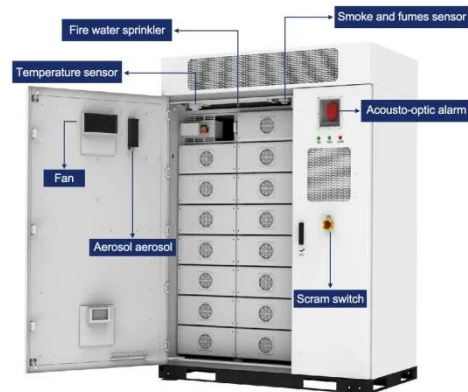

[Get Price](#)

Amazon : ENDMAN Smart Dryer EV Splitter Automatic Power ...

Dryer EV Splitter works more professionally and reliably, intelligently and automatically identifying the working status of the dryer, and reasonably controlling the time to start EV charging, ...

[Get Price](#)

ENDMAN Smart EV NEMA Splitter Smart Dryer EV Splitter, ...

Automatically shares 240V between your dryer and EV. More compact and intelligent divider for car charging station: it does not take up much space, providing more application ...

[Get Price](#)

ENDMAN Smart NEMA Splitter

Save Time & Money: Just insert the Smart EV Dryer Splitter into the corresponding socket, and you can quickly enjoy the convenience of EV charging without the need for a professional.