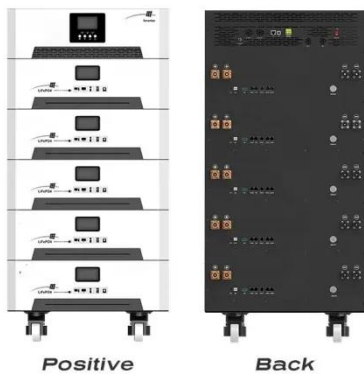

[Get Price](#)

EG4 LifePower4 V2 48V 100Ah 5.12kWh LiFePO4 Server Rack

...

The EG4 48V LifePower4 V2 Battery is a 16-cell LiFePO4 battery with 99% efficiency. With more energy density in a smaller design, the LifePower4 battery can last up to 10 years. It has ...

[Get Price](#)

100Ah Battery

Rack-Mount Design 4U server rack mounting makes it convenient to store. tronics, LLC. All ri EG4 Electronics , Specification Sheet

[Get Price](#)

EG4 ELECTRONICS , SPECIFICATION SHEET EG4 48