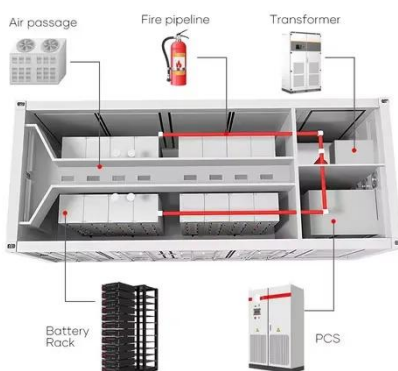

Cisco Catalyst 8300 Series Edge Platforms Data Sheet

The Cisco Catalyst 8300 Series Edge Platforms are best-of-breed, 5G-ready, cloud edge platforms designed for accelerated services, multi-layer security, cloud-native agility, and edge ...

[Get Price](#)

AZE BESS Cabinets

Our solar battery cabinet systems are