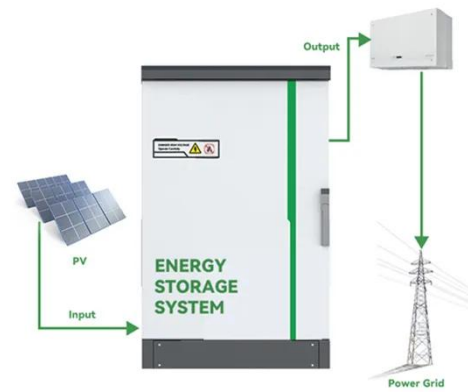

Self-contained micro data center for edge computing. Comes with a built-in bottom-mounted cooling unit (5kW) with an integrated condensate water processing device, remote monitoring and management, ...

[Get Price](#)

Contact Us

For catalog requests, pricing, or partnerships, please visit:
<https://www.pienaarshof.co.za>