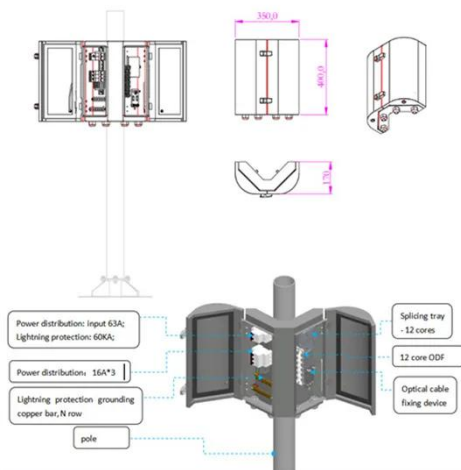

Discover our state-of-the-art lithium ion battery storage cabinets featuring advanced safety systems, intelligent battery management, and modular design for optimal energy storage solutions in industrial and commercial ...

[Get Price](#)

Rack Mount LiFePO4 Batteries for Energy Storage Projects

Looking for compact, rack-mounted lithium batteries? Explore how LiFePO4 technology powers telecom, solar, and edge systems with ACE Battery's custom modules.

[Get Price](#)