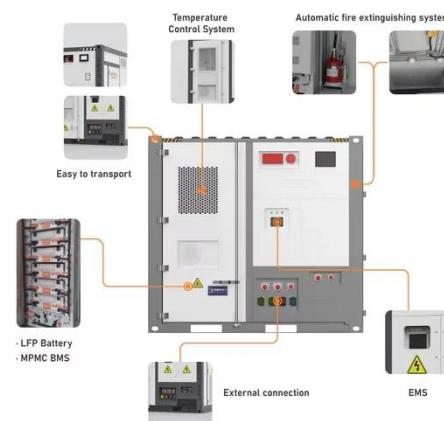

Greenhouse Manufacturer in Africa

Contact us today for customized greenhouse solutions that drive growth, efficiency, and sustainability in Africa.

[Get Price](#)

What does due east mean?

East is a direction, a compass point. To the right on a map held the right side up. "due" wrt directions means "straight". So "due east" means "straight (to) the east".

[Get Price](#)