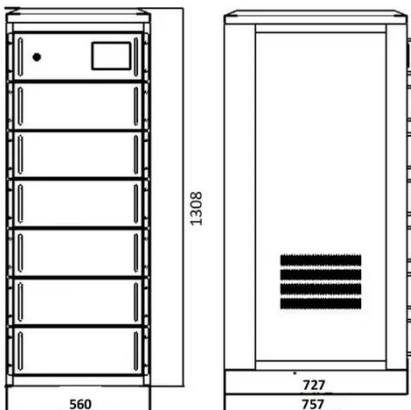

Mounted Cabinet - 42RU (IP-SD2006060/T1) Pylontech Price: $4,585.00

[Get Price](#)

Weatherproof Battery Enclosures for Solar & 12v Batteries , Outdoor

A high protection class battery cabinet that can be applied as standalone or extension of outdoor power system. The system integrates temperature control and ventilation system, heater (option) and reserved space for ...

[Get Price](#)

PowerPlus IP66 Wall Mount Battery cabinet

The construction and size of the PEW cabinet makes it well suited for secure installation in tight spaces and residential properties. Additional cabinets can be added for expansion as required, maintaining the low profile.

[Get Price](#)

2/6 Cabinet, Solar Battery Box (Holds 4 Batteries)