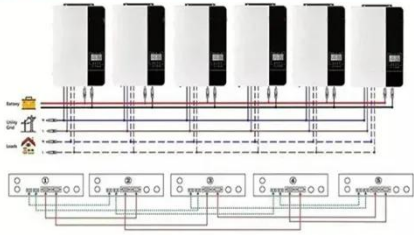

AC input wires

AC output wires

510W 1000W Solar Panel PV Module Black Frame Double Glass ...

510W 1000W Solar Panel PV Module Black Frame Double Glass 182mm Perc Half Cells Mono Solar Panels, Find Details and Price about Solar Panel PV Panel from 510W 1000W Solar ...

[Get Price](#)