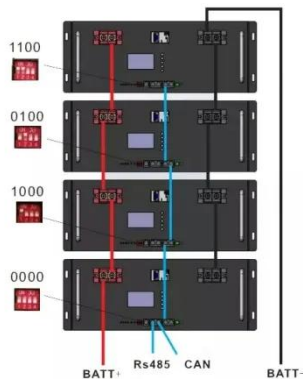

serving as a central point that manages the transmission and reception of signals between cellular networks ...

[Get Price](#)