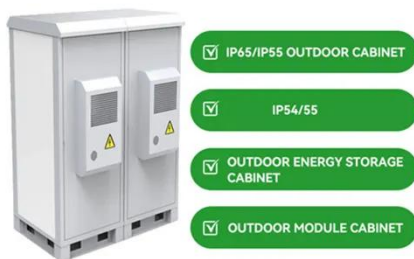

DJIBOUTI INDUSTRIAL ENERGY STORAGE CABINET ...

Standardized plug-and-play designs have reduced installation costs from $85/kWh to $40/kWh since 2023. Smart integration features now allow multiple industrial systems to operate as coordinated ...

[Get Price](#)

DJIBOUTI ENERGY STORAGE CABINET PRODUCTION COMPANY

This guide provides step-by-step instructions on how to install your R-BOX-OC outdoor solar battery cabinet, including site selection, assembly, wiring, and system testing. [pdf]

[Get Price](#)

40KWh Outdoor Photovoltaic Energy Cabinet

The outdoor photovoltaic energy cabinet can provide reliable housing for network servers, edge computers, professional equipment, monitoring systems, photovoltaic, and battery systems.

[Get Price](#)

LZY Energy Storage Products

Learn about LZY's cutting-edge products,