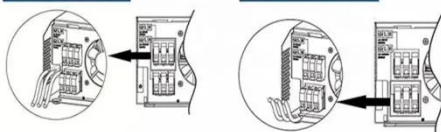

15KW, 48KWH Commercial Energy Storage Systems , Hootrum

Our commercial solar battery storage systems are designed to enhance energy efficiency, reduce costs, and provide reliable power solutions for various commercial applications.

[Get Price](#)