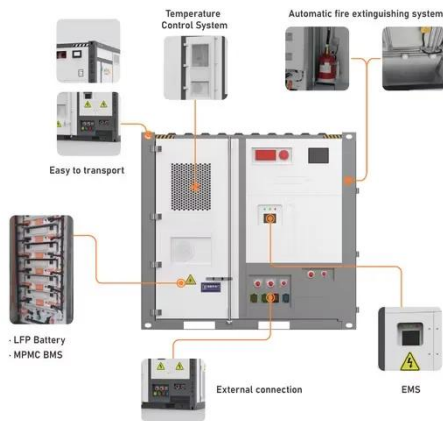

performance. Discover best practices to manage power, reduce costs, and future-proof your IT infrastructure.

[Get Price](#)

Solving for Data Center Power Needs with Battery Energy Storage

Battery storage projects have a smaller footprint than other energy resources, making for higher energy density and more siting flexibility. Modular battery units are then delivered in blocks, ...