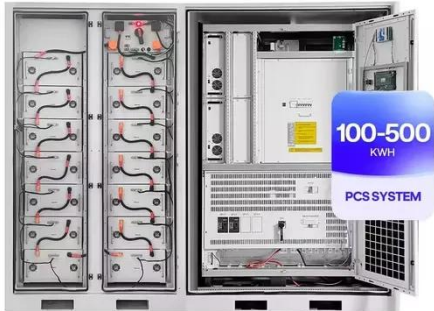

[Get Price](#)

15kWh Stackable Battery: Scalable Energy Storage for Grid & Solar

Discover how 15kWh stackable lithium

batteries enable scalable, safe energy storage with 80% grid reduction and 6,000+ cycles. Ideal for solar, microgrids, and industrial use.