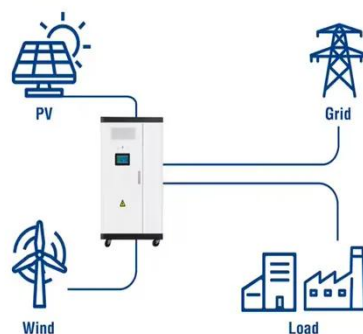

[Get Price](#)

Utility-Scale ESS solutions

CERTIFICATE

Class: Safety Class: Framed or Frameless, with Junction box, cable and

Connectors. Class C or Class. A according to UL790. Class II Maximum System Voltage: 1000 V DC or 1500V .