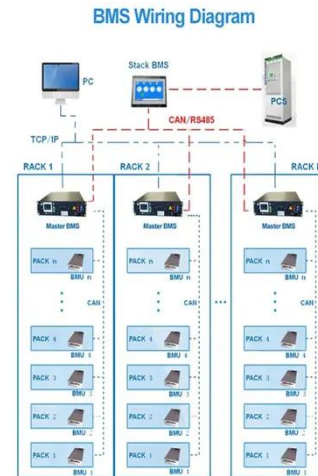

Step-by-Step Guide to Performing Aerial Solar Panel Inspections

What is an Aerial Solar Panel Inspection? An aerial solar panel inspection involves using drones equipped with advanced sensors to evaluate the performance and integrity of solar panels.

[Get Price](#)

A Comprehensive Guide to Drone Solar Panel Inspection

Learn how drones are being used in solar panel inspections for residential rooftops and large solar farms.

[Get Price](#)

Solar Panel Inspection with DJI Matrice 30T

On this episode of DSLRPros Training, Derrick takes you through a solar panel inspection with the DJI Matrice 30T. more

[Get Price](#)