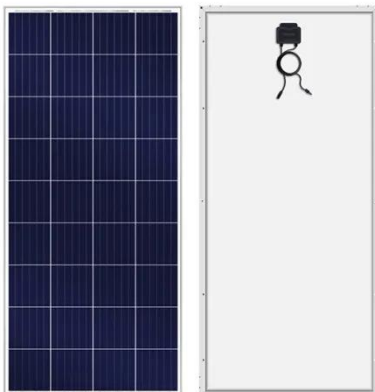

DC power supply for Mexican battery cabinets in IoT base stations

---

12KW Intelligent DC Power for Base Stations & Energy Backup

High-performance 12KW intelligent DC power solution for base stations and backup. Provides reliable, efficient power for telecom and critical applications.

[Get Price](#)

Power Supply Solutions for Wireless Base Stations Applications

Luckily, MORNSUN has a series of power solutions designed to provide state-of-the-art reliability while also curbing any unnecessary costs related to their installation, application, and maintenance of ...

[Get Price](#)

Power Supply Cabinets

They feature power supply, distribution, and protection equipment as well as radio systems and passive or active cooling. Contact us today to learn about all the options and to find a solution that is right for ...

[Get Price](#)