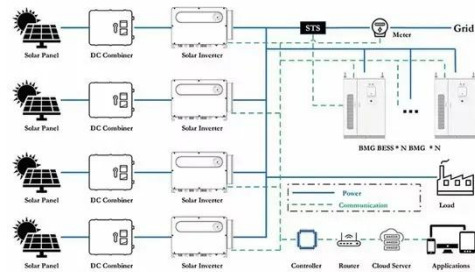

Solutions for energy storage systems (ESS)

MKC Group of Companies is an official partner in energy storage devices built on CATL battery systems -- a world leader in the production of lithium energy sources for electric transport and energy.

[Get Price](#)

Energy Storage Enclosures/Cabinets , Modular Design to Meet ...