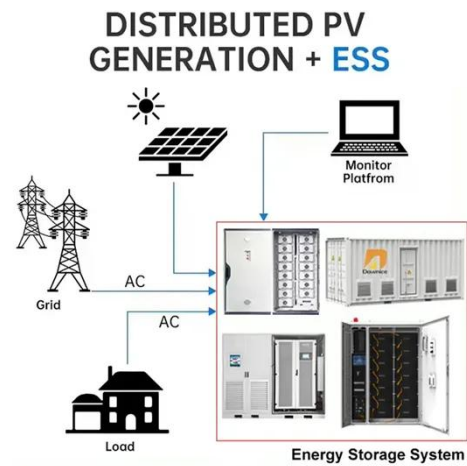

Pod Data Center is engineered for speed, scalability, and flexibility. It supports up to 40+ high-density racks per pod with hybrid liquid-air cooling.

[Get Price](#)

Contact Us

For catalog requests, pricing, or partnerships, please visit:
<https://www.pienaarshof.co.za>