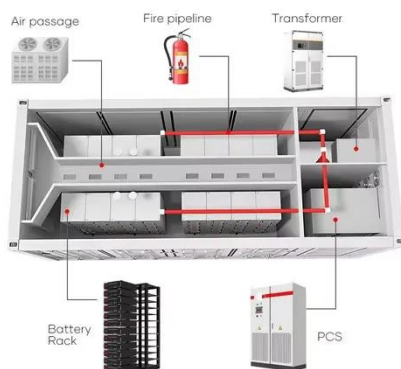

Customized 1MW Communication Power Supply Cabinet

Emerson/Vertiv Communication Power Cabinet Indoor 48V 1000A Cabinet

Key attributes Model Number Netsure731 CK2 Type Telecom Power Brand Name Vertiv Place of Origin Beijing, China Use Telecom device Output Voltage 48v Dimensions 600*400*1600mm Power - ...

[Get Price](#)

Telecom Power System

Relying on the deep-rooted and traditional advantages in the field of cabinet production, ZTT has demonstrated extraordinary innovative ability in communication power supply system. We not only ...

[Get Price](#)

ASG Power , Custom Power and Controls Cabinets

Discover ASG's custom power and control cabinets. Flexible designs, UL-certified quality, and expert engineering tailored to your unique project needs.

[Get Price](#)