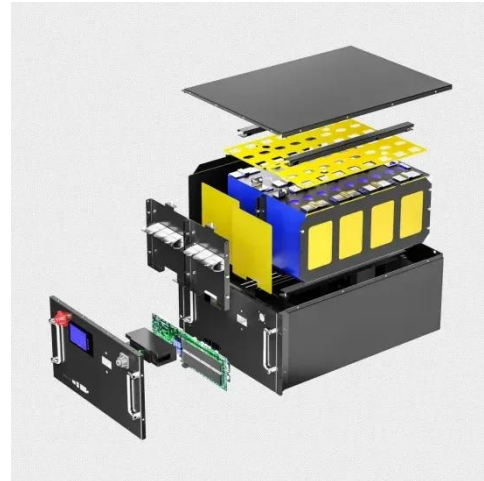

Station Riteoptic integrated power system is a miniaturized power outdoor cabinet system for the communications industry. The power supply combines power, power ...

[Get Price](#)

One Site One Cabinet Power Cabinet Solution

Huawei's One Site One Cabinet power cabinet solution uses a compact, high-density design to simplify site management, reduce energy use, and support sustainable operations.

[Get Price](#)

Contact Us

For catalog requests, pricing, or partnerships, please visit:
<https://www.pienaarshof.co.za>