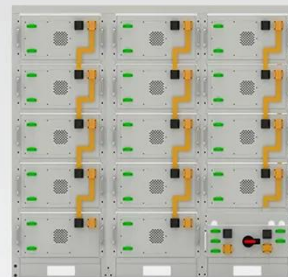

Battery String-S224

- 1C Charge/Discharge
- Easy configuration and maintenance
- Power supply can be single battery string or parallel battery strings