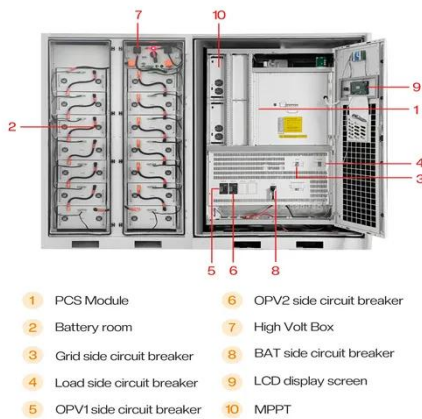

Shop IP55 outdoor power cabinets for reliable energy storage. Durable, waterproof, and air-conditioned designs for telecom and surveillance equipment.

[Get Price](#)

Outdoor ODM BESS Energy Storage System , 50-100kWh Cabinet

Looking for an ODM BESS energy storage system? Our all-in-one outdoor cabinet (50-100kWh) features an IP55 design, LFP cells, and easy expansion for C& I applications.

[Get Price](#)

Contact Us

For catalog requests, pricing, or partnerships, please visit:
<https://www.pienaarshof.co.za>