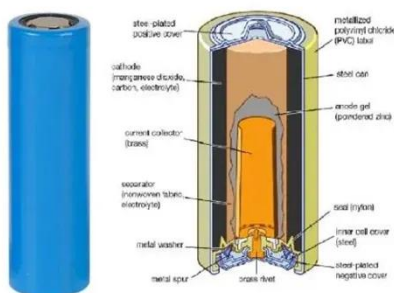

Cooperation on using a 50kW outdoor telecom cabinet for railway station

Integrated Outdoor Telecom Cabinet Manufacturers

Our cabinets are built to withstand harsh weather conditions and provide excellent protection for power management systems, telecom base stations, energy storage battery systems, and radio equipment.

[Get Price](#)

Outdoor Telecommunication Cabinets: Importance and Care

This guide helps you find the best solutions to protect your telecommunication devices. Remember: Quality and regular maintenance are the keys to a long and reliable life of your ...

[Get Price](#)

Mission Critical Outdoor Telecom Cabinets , nVent SCHROFF

Effective outdoor cabinet system integration is crucial for maintaining the reliability and performance of critical emergency infrastructure at base stations. To ensure optimal functionality, it is essential to ...

[Get Price](#)