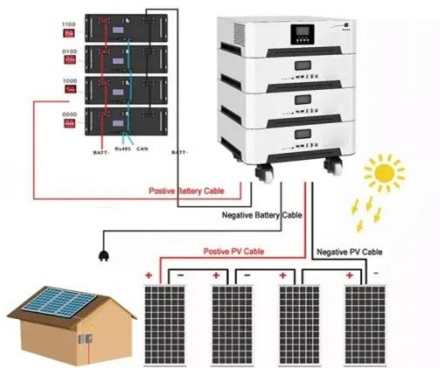

[Get Price](#)

Outdoor Telecom Cabinet Solutions , China Smart Cabinet Supplier

- Features: Outdoor Battery Cabinets often come equipped with features such as temperature control systems (heating or cooling), battery monitoring and management systems, ...

[Get Price](#)

Outdoor communication energy cabinet

Equipped with a rack-mounted lithium iron phosphate battery and an advanced intelligent BMS management system, providing integrated, compact, and lightweight real-time monitoring and ...

[Get Price](#)

Base Station Energy Cabinet

It integrates AC and DC power systems, intelligent monitoring units, and environmental control modules within a sealed enclosure to ensure stable operation of base station and transmission equipment.

[Get Price](#)

Telecom Power System

As one of our highlights, the integrated energy cabinet integrates multiple functions such as power distribution, environment monitoring and safety protection into one, providing a full range of energy ...