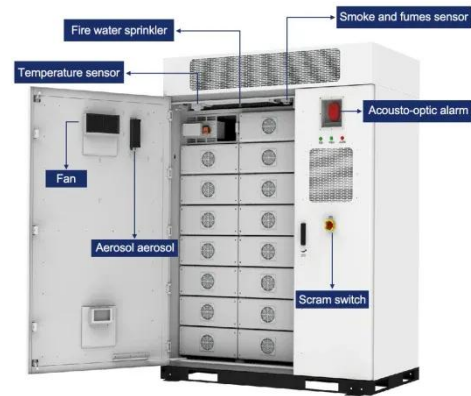

reliable power supply in remote areas?
The HJ-SG-D02 Outdoor Communication
Energy Cabinet is designed to provide a

...

[Get Price](#)

Contact Us

For catalog requests, pricing, or partnerships, please visit:
<https://www.pienaarshof.co.za>