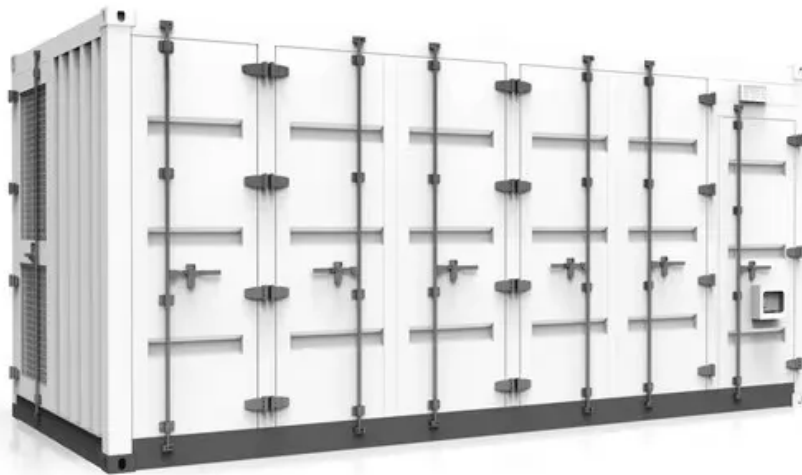

PIENAAR ENERGY (PTY) LTD

Comparison of 2mwh outdoor telecom cabinet on ships with diesel power generation

Comparison of 2mwh outdoor telecom cabinet on ships with diesel p

Base Station Energy Cabinet

Whether deployed as a telecom energy cabinet, communication power cabinet, or outdoor power distribution cabinet, it delivers stable performance, long-term durability, and secure operation across ...

[Get Price](#)

Mission Critical Outdoor Telecom Cabinets , nVent SCHROFF

These cabinets are constructed using high-quality materials and fortified with secure locking mechanisms, tamper-evident seals, and intrusion detection systems to deter unauthorized entry.

[Get Price](#)

Eltek Datasheet template v6

The Type 4 telecom power outdoor cabinet is a new generation platform designed to meet customer needs, give configuration flexibility and supports a variety of applications. The cabinet is well suited ...