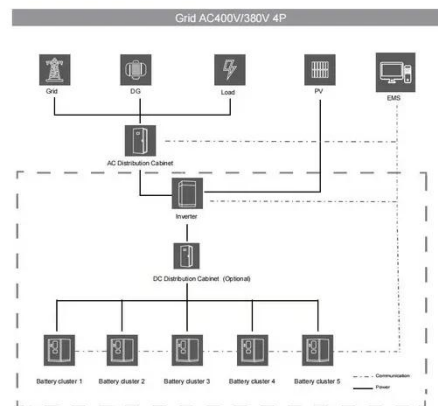

What is Communication? Verbal, Non-Verbal & Written , SkillsYouNeed

Communication is simply the act of transferring information from one place, person or group to another. Every communication involves (at least) one sender, a message and a recipient.

[Get Price](#)

How Technology Affects