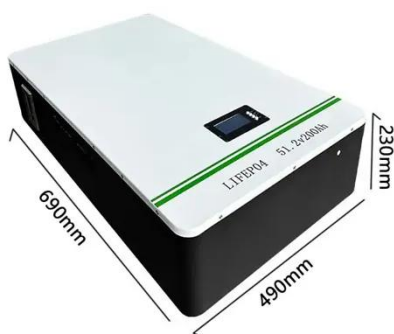

Capital Communications Green Base Station Construction ...

(A) The low-carbon base station consists of a power converter, power grid, photovoltaic, energy storage battery, and base station. The low-carbon base station system maintains communication with the ...

[Get Price](#)