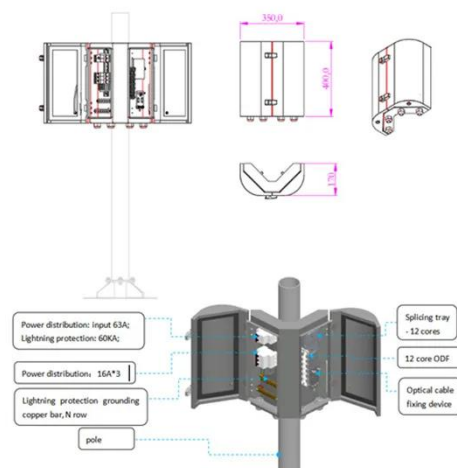

[Get Price](#)

Telecom & Network Cabinets - Iceberg

We offer a wide variety of cabinet sizes and configurations. These cater to diverse telecommunication needs. From single-bay units to expansive three-bay designs, our cabinets can house between 1 to 6 ...

[Get Price](#)

Telecommunication Enclosures , Iceberg Cabinets

Iceberg Cabinets offers a variety of sizes, configurations, and options to meet your unique telecommunications needs. Our product line includes single-bay, dual-bay, and triple-bay ...

[Get Price](#)

9HU System rack for ICS 6200 Integrated ...

Flexible and configurable system cabinet for the ICS 6200 Integrated

communication system. Available in AC/AC and AC/DC versions.

[Get Price](#)

AC/DC Integrated Cabinet Market

"The density and power requirements of 5G radio units, coupled with stringent space constraints at cell sites, make integrated AC/DC cabinets not just preferable, but essential," confirms ...

[Get Price](#)