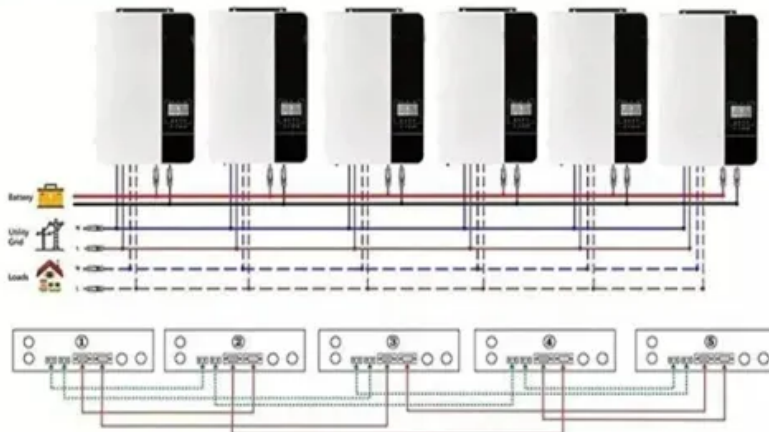

PIENAAR ENERGY (PTY) LTD

Communication Cabinet Rental Service for Communication Equipment Rooms AC DC Integrated

Parallel (Parallel operation up to 6 unit (only with battery connected))

AC input wires

AC output wires