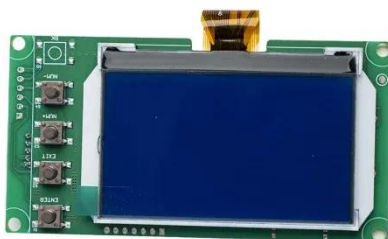

Common equipment for solar container communication station batt

---

Jerusalem solar container communication station Energy

...

This large-capacity, modular outdoor base station seamlessly integrates photovoltaic, wind power, and energy storage to provide a stable DC48V power supply and optical distribution.

[Get Price](#)

Solar container communication station lithium-ion battery ...

The container integrates all necessary components for off-grid or grid-tied solar power generation, including solar panels, inverters, charge controllers, battery storage

[Get Price](#)

Common equipment for solar container communication station ...

Common options include lithium-ion batteries, such as Lithium Iron Phosphate (LFP), known for their high energy density, long cycle life, and safety features. Huijue carefully selects battery

[Get Price](#)