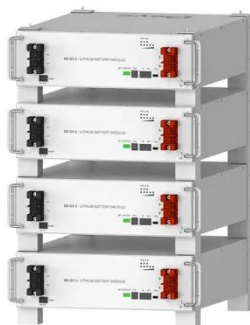

Deye Official Store

10 years warranty

Indoor Photovoltaic Energy Cabinet

The Huijue Indoor Photovoltaic Energy Cabinet is a complete high-performance indoor energy storage solution for