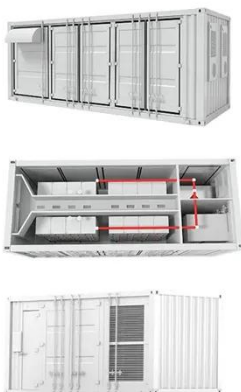

Colombian solar telecom integrated cabinet hybrid energy equipment

---

Solar telecom integrated cabinet hybrid energy dedicated inverter model

ICEENG CABINET serves customers in 18+ countries across Africa, providing outdoor communication cabinets, power equipment enclosures, and battery energy storage cabinets for telecommunications, ...

[Get Price](#)

Solar-Powered Telecom Cabinet

With this solar-powered solution, telecom operators can reduce their reliance on the grid and ensure uninterrupted communication services even in remote areas. This telecom cabinet is equipped with a ...

[Get Price](#)

Telecom Energy Solution

We also offer integrated power solutions for intelligent video surveillance systems and solutions for site sharing of tower vendors. Our solutions simplify site deployment, increase networks' energy ...

[Get Price](#)