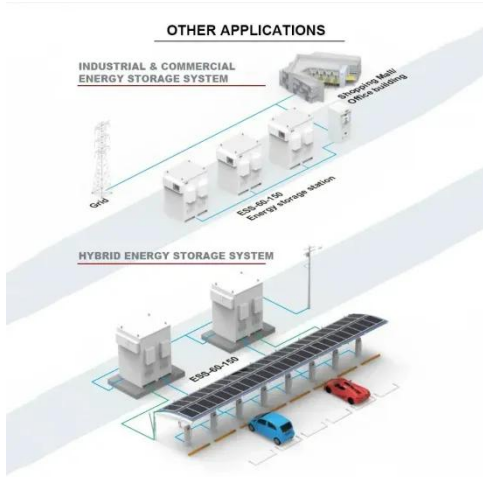

Civil communication level 5 base station

Types of Base Stations

In the US, there are over 417K cell sites as of 2020. 5G base stations feature advanced active antenna systems with multiple antennas in MIMO configuration, resulting in higher ...

[Get Price](#)

Civil Base Station-Sanan IC

This enables users to enjoy high-speed uplink and downlink wireless communication experiences even in densely populated areas such as office buildings and stadiums.

[Get Price](#)