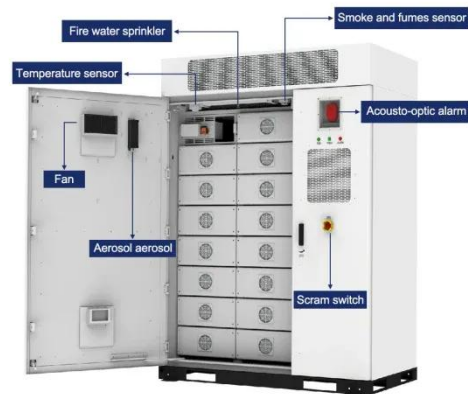

### Automatic Transfer Switches (ATS)

Equipped with motors for remote operation with ratings from 63A to 1600A. Combined with an external transfer switch controller they become an Automatic Transfer Switch (ATS) to maximize the efficiency ...