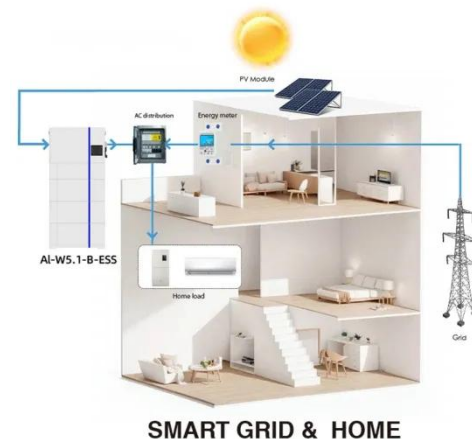

Central Insurance

Central Insurance offers quality,