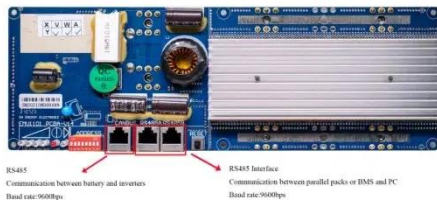

[Get Price](#)

Server Cabinet, 2000 x 600 x 1200mm Size, Light Gray, Steel

Server Cabinet, 2000 x 600 x 1200mm Size, Light Gray, Steel , CH8TRL , Delivery across Europe , eu@raptorsupplies , +31-20-2170638

[Get Price](#)

Cabinets & Racks by Size , Comms Express

Explore the range of Cabinets & Racks by Size available at Comms Express, Networking Reseller - Free Delivery Available To Buy Online Today.