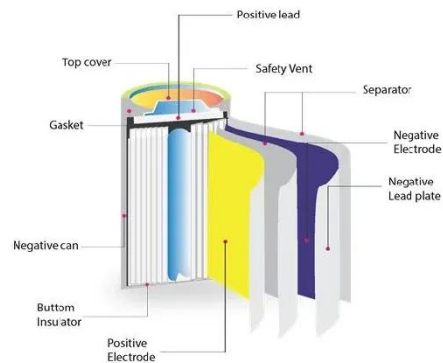

Exploring LoRa Point-to-Point Communication