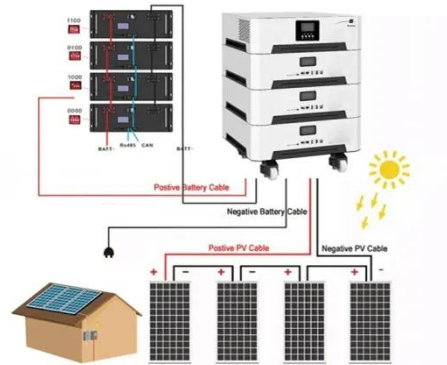

How to Set Up Point-to-Point Communication Between Two LoRa ...

Hi everyone, I'm currently working on a project involving two LoRa-E5 Mini modules, and I want to establish a point-to-point connection between them. My goal is to transmit data directly from ...

[Get Price](#)

LoRa point-to-point transmission scheme vs. LoRaWAN

Deployment Practice Example In the renovation of a wind turbine vibration monitoring system in a wind farm, engineers deployed LoRa point-to-point links between the 80-meter-high ...

[Get Price](#)

Centralized MPPT Control Architecture for Photovoltaic Systems ...

Maximum power point tracking (MPPT) algorithms are necessary to optimize the power generation in solar photovoltaic (PV) power plants. Typically, MPPT control systems depend on the ...

[Get Price](#)