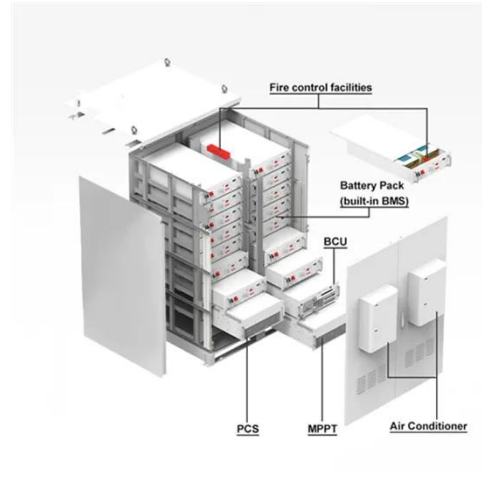

[Get Price](#)

XTE 802G Generator Room Walk-In-Cabinet

The XTE 802G Generator Room is a companion enclosure for the XTE 802 Walk-In-Cabinet (WIC). The XTE 802G can be used to protect a 20 kW generator in snowy climates.

[Get Price](#)

Design generator rooms for optimum performance

Know how to design a genset room to meet optimal system performance. Electrical power is essential to business continuity and life safety. Even a brief disruption in the electrical power ...

[Get Price](#)

Generator Set Rooms & Enclosures

Learn how to set up a genset in a room or enclosure. There are specific considerations you have to take into account, learn about them here.

[Get Price](#)

Generator Enclosure Spacing

In this white paper, CFD has been utilized to look at the influences of walls near generator enclosures as well as the influence of prevailing winds.

[Get Price](#)

Contact Us