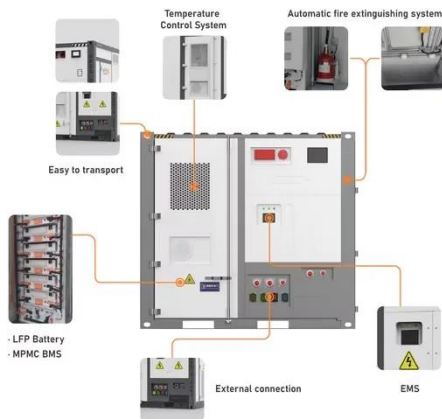

Outdoor Telecom Enclosure

Discover durable outdoor telecom enclosures designed for ultimate protection and performance in any environment.

[Get Price](#)

IP55 Double-Wall Structure Outdoor Telecom Equipment ...

IP55 Double-Wall Structure Outdoor Telecom Equipment Cabinet with Air