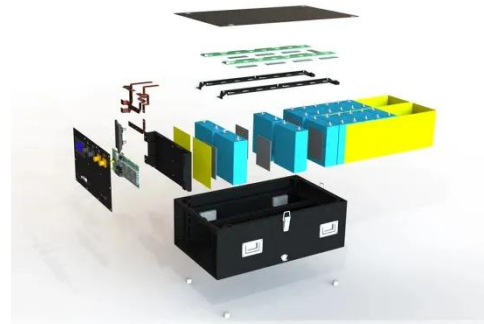

Energy Storage Equipment, Energy storage solutions, Lithium battery

Huijue Group's Home Energy Storage Solution integrates advanced lithium battery technology with solar systems. Ranging from 5kWh to 20kWh, it caters to households of varying sizes.