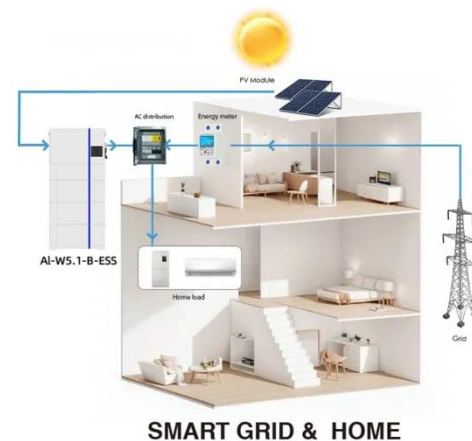

PIENAAR ENERGY (PTY) LTD

Bulgaria outdoor telecom cabinet 500kW

Bulgaria outdoor telecom cabinet 500kW

Sunway Intelligent Air Cooling 500kW 1075kWh ...

1075kWh battery storage with 500 kW rated AC output, ideal for commercial and industrial loads.

[Get Price](#)

KDST 18U Outdoor Telecom Control Cabinet

This 18U outdoor telecom electric control cabinet is equipped with a 500W air conditioner and battery rack, designed for efficient cooling and power management of telecom equipment.

[Get Price](#)

Outdoor Telecom Cabinet: 100-500kwh IP55 Cabinet Energy Storage ...

With 645kWh-1MWh capacity + 300-500kW PCS, its air-cooled design ensures stable operation--ideal for medium-to-large energy needs (commercial/industrial parks), offering plug-and-play efficiency and ...

[Get Price](#)

Elecod Bulgaria 500kW1075kWh container ESS project

This solution uses 5 sets of modular outdoor cabinet energy storage system, which supports up to 15 units in parallel. It's an ideal choice for peak-shaving and valley-filling in zero-carbon parks and villa ...