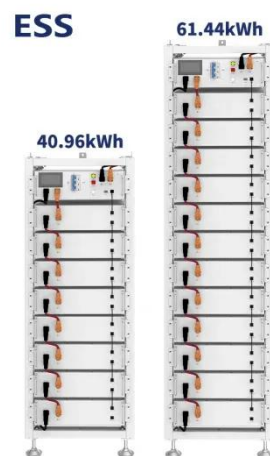

Elecod Bulgaria 500kW1075kWh container ESS project

This solution uses 5 sets of modular outdoor cabinet energy storage system, which supports up to 15 units in parallel. It's an ideal choice for peak-shaving and valley-filling in zero-carbon parks and villa ...

[Get Price](#)

Mission Critical Outdoor